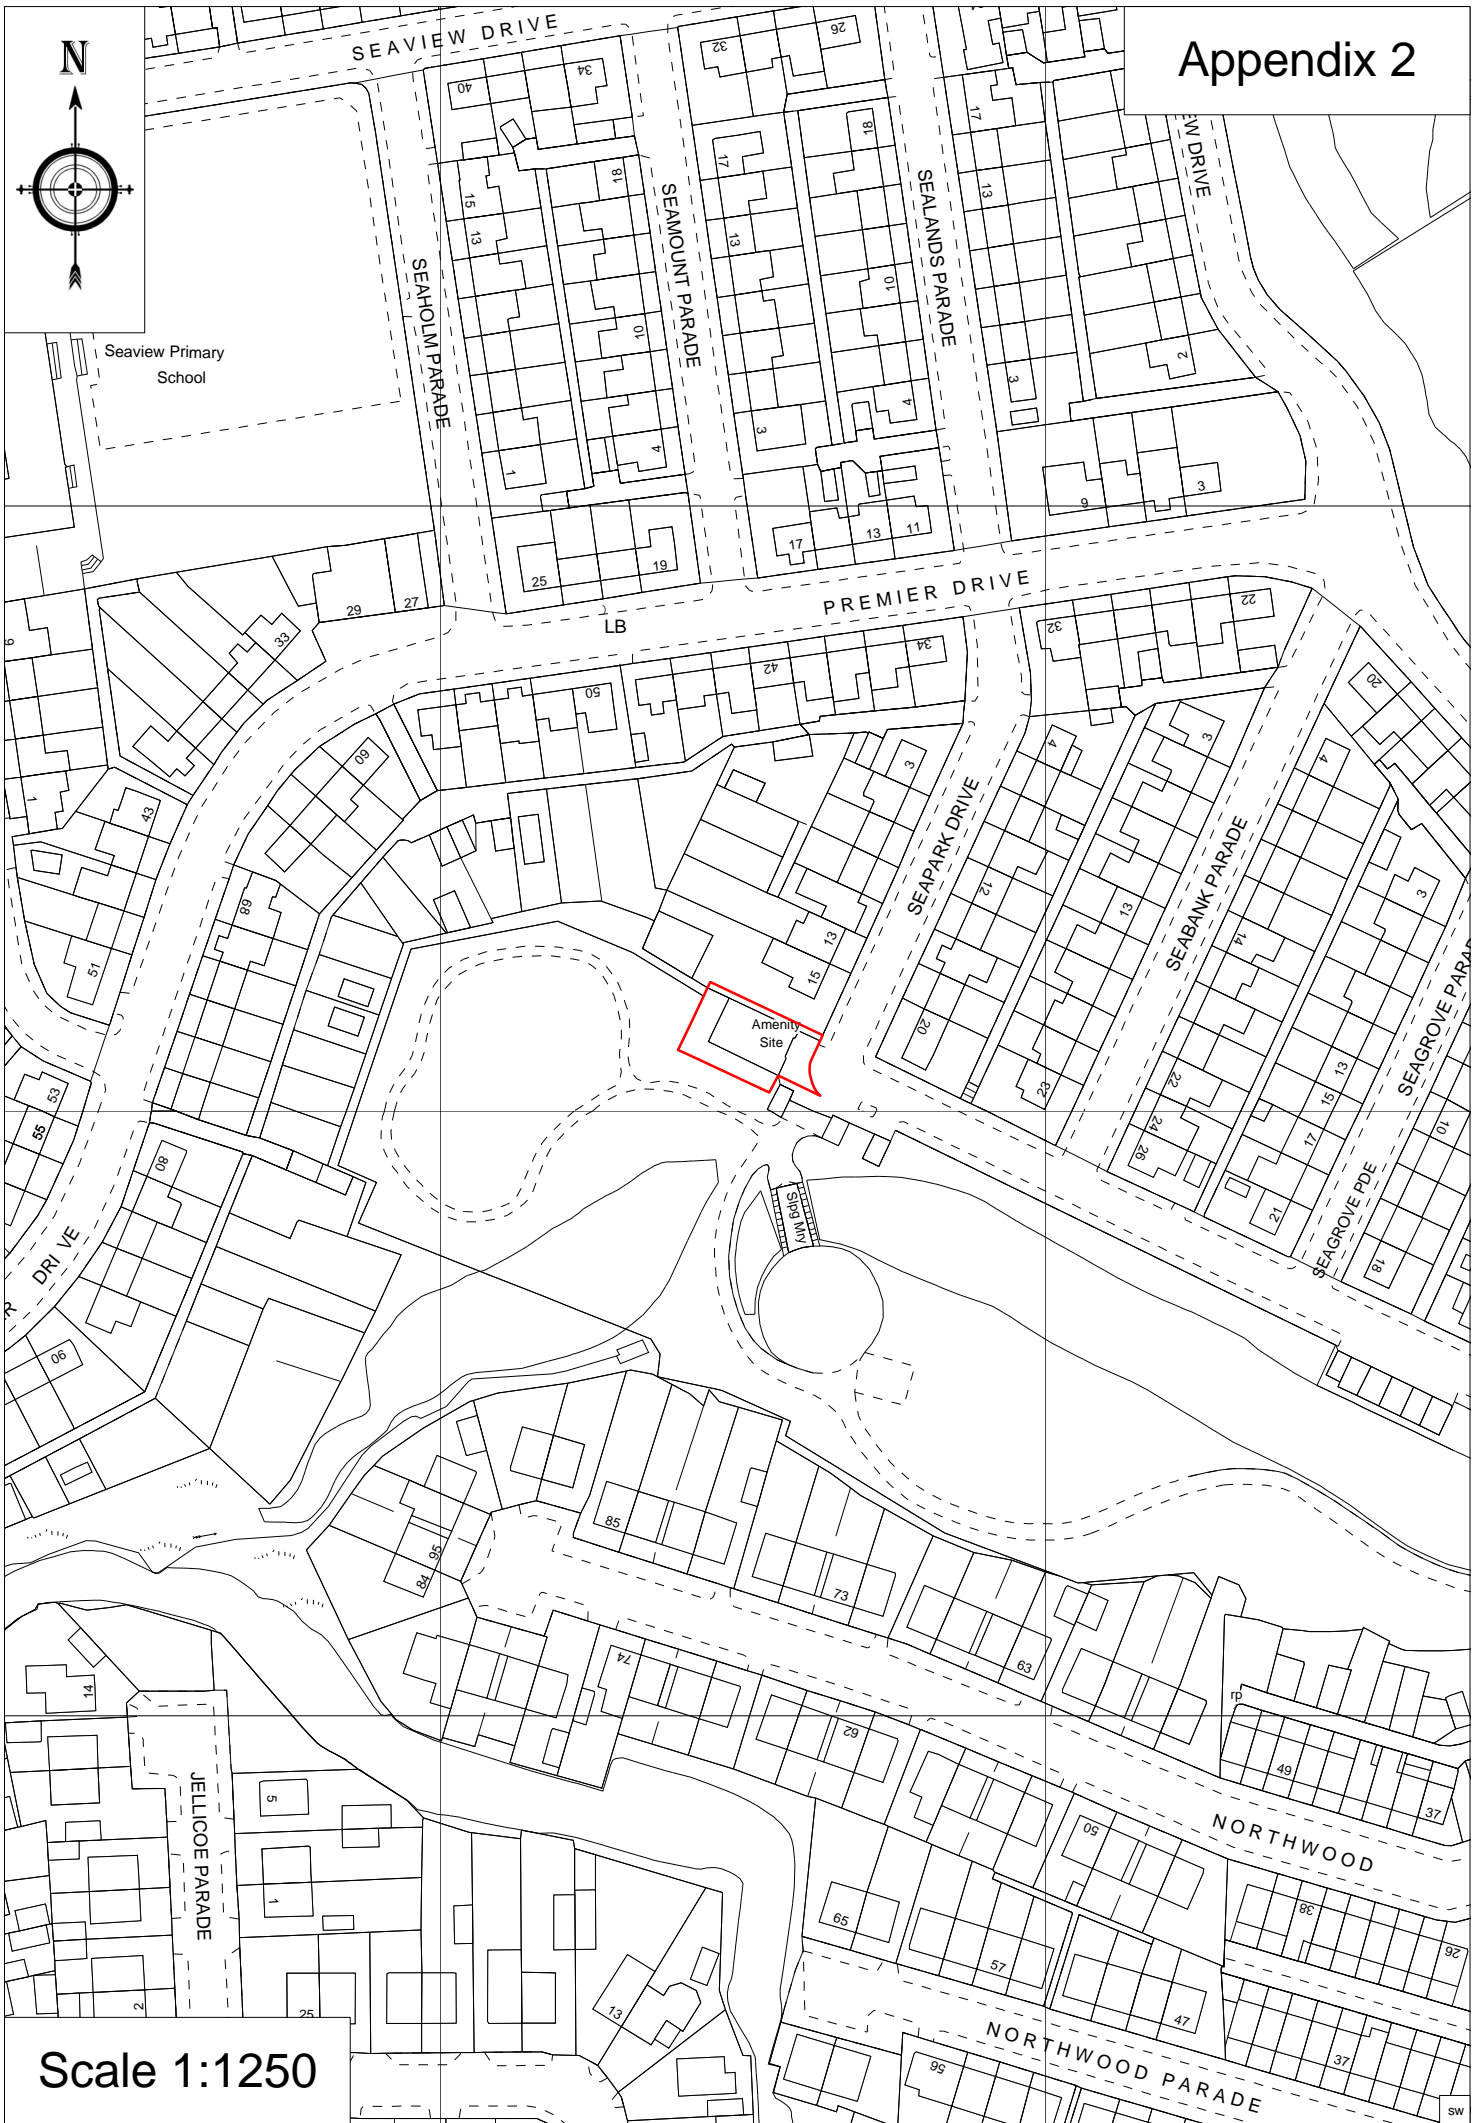

Seaview Primary School

Scale 1:1250